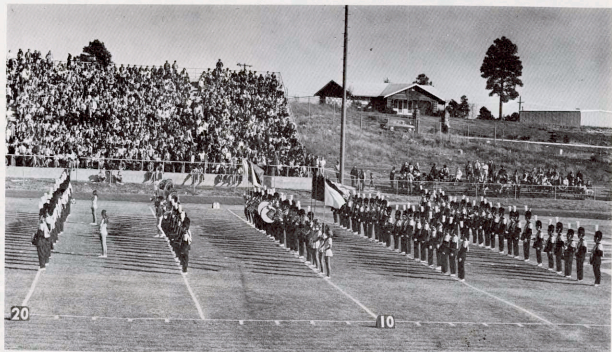

The Print Shop

Flagstaff, Arizona

774-2652

UNIVERSITY BRANCH - 424 S. HUMPHREY
DOWNTOWN BRANCH - 125 E. BIRCH

the bank that makes things happen...

MEMBER F.D.I.C.

MARCHING MUSIC - - - The well-drilled NAU marching band, under the direction of Don Wolf, is well-known throughout the west for precision drills. The NAU band has performed at Disneyland and several west-coast professional football games.