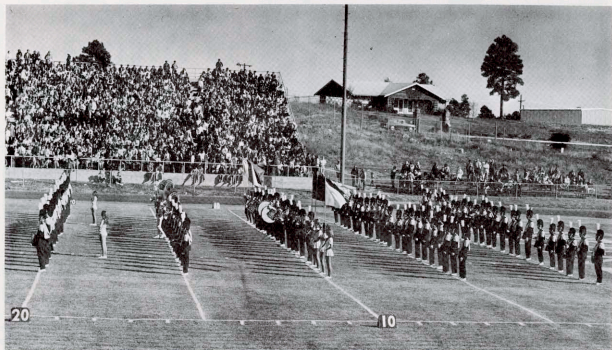

The Print Shop

Flagstaff, Arizona

774-2652

UNIVERSITY BRANCH - 424 S. HUMPHREY
DOWNTOWN BRANCH - 125 E. BIRCH

the bank that makes things happen...

MEMBER F.D.I.C.

MARCHING MUSIC - - - The well-drilled NAU marching band, under the direction of Don Wolf, is well-known throughout the west for precision drills. The NAU band has performed at Disneyland and several west-coast professional football games.